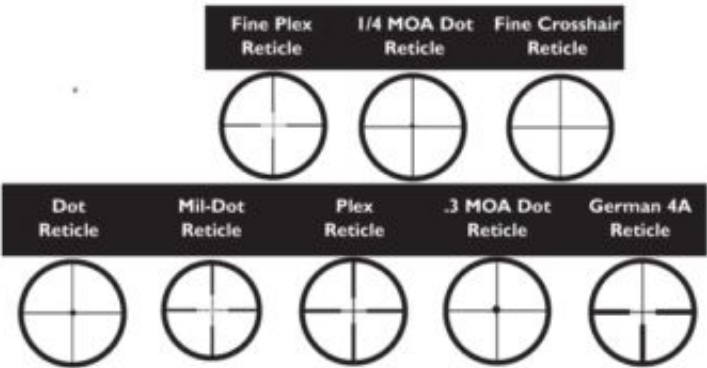

Rifle Scope Reticle List

AO = Adjustable Objective; EER = Extended Eye Relief; EFR = Extended Focus Range; III = Illuminated; PA = Parallax Adjustment

BSA Reticles

AO = Adjustable Objective; EER = Extended Eye Relief; EFR = Extended Focus Range; III = Illuminated; LRS = Lighted Reticle Scope; LER = Long Eye Relief; SF = Side Focus

Burriss Reticles

AO = Adjustable Objective; EER = Extended Eye Relief; EFR = Extended Focus Range; III = Illuminated

Bushnell Reticles

SF = Side Focus

Kahles Reticles

AO = Adjustable Objective; EER = Extended Eye Relief; EFR = Extended Focus Range; FF = Front Focus; IER = Intermediate Eye Relief; III = Illuminated; SF = Side Focus; BDC = Bullet Drop Compensator

Leupold Reticles

Millett

AO = Adjustable Objective; III = Illuminated; SF = Side Focus

AO = Adjustable Objective; III = Illuminated; SF = Side Focus

Nikon Reticles

Sightron Reticles

AO = Adjustable Objective; SF = Side Focus

AO = Adjustable Objective; III = Illuminated; SF = Side Focus

Simmons Reticles

AO = Adjustable Objective; III = Illuminated

Swarovski Reticles

Tasco Reticles

Thompson Center Reticles

AO = Adjustable Objective