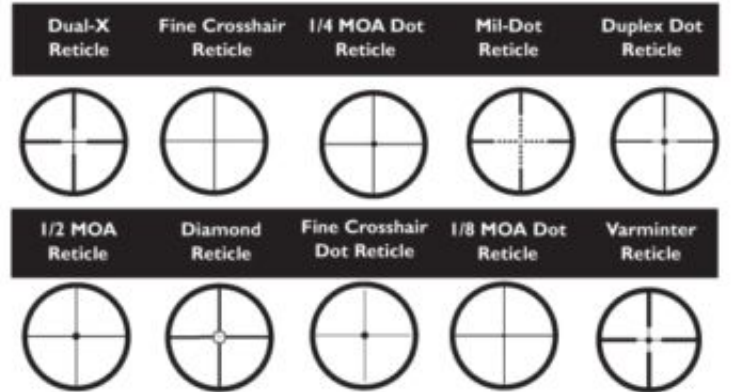

Leupold Reticles

Millett

AO = Adjustable Objective; III = Illuminated; SF = Side Focus

AO = Adjustable Objective; III = Illuminated; SF = Side Focus

Nikon Reticles

Sightron Reticles

AO = Adjustable Objective; SF = Side Focus

AO = Adjustable Objective; III = Illuminated; SF = Side Focus

Simmons Reticles

AO = Adjustable Objective; III = Illuminated

Swarovski Reticles

Tasco Reticles

Thompson Center Reticles

AO = Adjustable Objective

Weaver Reticles

III = Illuminated; SF = Side Focus

Zeiss Reticles

Red Dot Reticles

Red Dot Sights Reticles