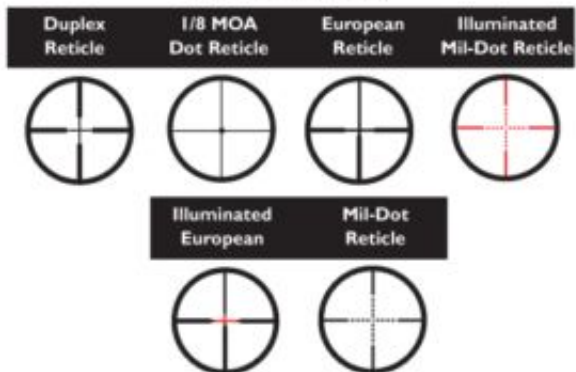

Rifle Scope Reticle List

AO = Adjustable Objective; EER = Extended Eye Relief; EFR = Extended Focus Range; III = Illuminated; PA = Parallax Adjustment

BSA Reticles

AO = Adjustable Objective; EER = Extended Eye Relief; EFR = Extended Focus Range; III = Illuminated; LRS = Lighted Reticle Scope; LER = Long Eye Relief; SF = Side Focus

Burriss Reticles

AO = Adjustable Objective; EER = Extended Eye Relief; EFR = Extended Focus Range; III = Illuminated

Bushnell Reticles

SF = Side Focus

Kahles Reticles

AO = Adjustable Objective; EER = Extended Eye Relief; EFR = Extended Focus Range; FF = Front Focus; IER = Intermediate Eye Relief; III = Illuminated; SF = Side Focus; BDC = Bullet Drop Compensator

Leupold Reticles

Millett

AO = Adjustable Objective; III = Illuminated; SF = Side Focus

AO = Adjustable Objective; III = Illuminated; SF = Side Focus

Nikon Reticles

Sightron Reticles

AO = Adjustable Objective; SF = Side Focus

Weaver Reticles

III = Illuminated; SF = Side Focus

Zeiss Reticles

Red Dot Reticles

Red Dot Sights Reticles