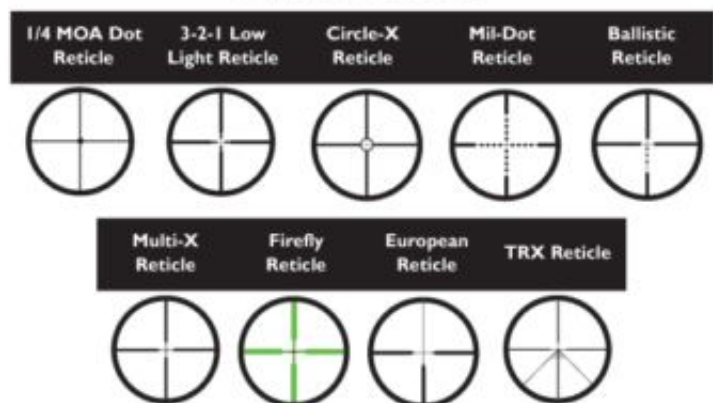

Rifle Scope Reticle List

AO = Adjustable Objective; EER = Extended Eye Relief; EFR = Extended Focus Range; III = Illuminated; PA = Parallax Adjustment

BSA Reticles

AO = Adjustable Objective; EER = Extended Eye Relief; EFR = Extended Focus Range; III = Illuminated; LRS = Lighted Reticle Scope; LER = Long Eye Relief; SF = Side Focus

Burriss Reticles

AO = Adjustable Objective; EER = Extended Eye Relief; EFR = Extended Focus Range; III = Illuminated

Bushnell Reticles

SF = Side Focus

Kahles Reticles

AO = Adjustable Objective; EER = Extended Eye Relief; EFR = Extended Focus Range; FF = Front Focus; IER = Intermediate Eye Relief; III = Illuminated; SF = Side Focus; BDC = Bullet Drop Compensator

Leupold Reticles

Millett

AO = Adjustable Objective; III = Illuminated; SF = Side Focus

AO = Adjustable Objective; III = Illuminated; SF = Side Focus

Nikon Reticles

Sightron Reticles

AO = Adjustable Objective; SF = Side Focus

AO = Adjustable Objective; III = Illuminated; SF = Side Focus

Simmons Reticles

AO = Adjustable Objective; III = Illuminated

Swarovski Reticles

Tasco Reticles

Thompson Center Reticles

AO = Adjustable Objective