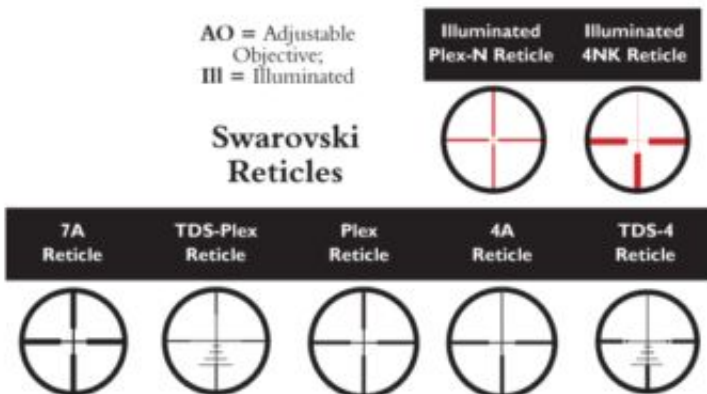

Rifle Scope Reticle List

AO = Adjustable Objective; EER = Extended Eye Relief; EFR = Extended Focus Range; III = Illuminated; PA = Parallax Adjustment

BSA Reticles

AO = Adjustable Objective; EER = Extended Eye Relief; EFR = Extended Focus Range; III = Illuminated; LRS = Lighted Reticle Scope; LER = Long Eye Relief; SF = Side Focus

Burriss Reticles

AO = Adjustable Objective; EER = Extended Eye Relief; EFR = Extended Focus Range; III = Illuminated

Bushnell Reticles

SF = Side Focus

Kahles Reticles

AO = Adjustable Objective; EER = Extended Eye Relief; EFR = Extended Focus Range; FF = Front Focus; IER = Intermediate Eye Relief; III = Illuminated; SF = Side Focus; BDC = Bullet Drop Compensator

Leupold Reticles

Millett

AO = Adjustable Objective; III = Illuminated; SF = Side Focus

AO = Adjustable Objective; III = Illuminated; SF = Side Focus

Nikon Reticles

Sightron Reticles

AO = Adjustable Objective; SF = Side Focus

AO = Adjustable Objective; III = Illuminated; SF = Side Focus

Simmons Reticles

AO = Adjustable Objective; III = Illuminated

Swarovski Reticles

Tasco Reticles

Thompson Center Reticles

AO = Adjustable Objective