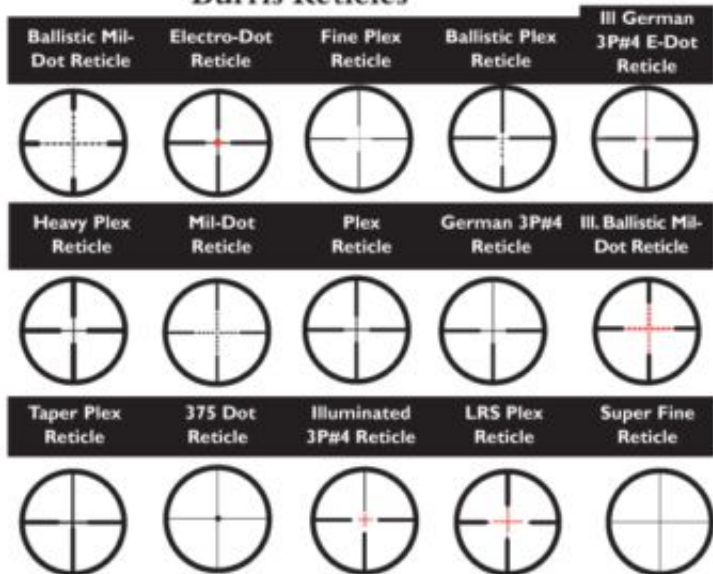

Rifle Scope Reticle List

AO = Adjustable Objective; EER = Extended Eye Relief; EFR = Extended Focus Range; III = Illuminated; PA = Parallax Adjustment

BSA Reticles

AO = Adjustable Objective; EER = Extended Eye Relief; EFR = Extended Focus Range; III = Illuminated; LRS = Lighted Reticle Scope; LER = Long Eye Relief; SF = Side Focus

Burriss Reticles

AO = Adjustable Objective; EER = Extended Eye Relief; EFR = Extended Focus Range; III = Illuminated

Bushnell Reticles

SF = Side Focus

Kahles Reticles

AO = Adjustable Objective; EER = Extended Eye Relief; EFR = Extended Focus Range; FF = Front Focus; IER = Intermediate Eye Relief; III = Illuminated; SF = Side Focus; BDC = Bullet Drop Compensator

Leupold Reticles

Millett

AO = Adjustable Objective; III = Illuminated; SF = Side Focus

AO = Adjustable Objective; III = Illuminated; SF = Side Focus

Nikon Reticles

Sightron Reticles

AO = Adjustable Objective; SF = Side Focus