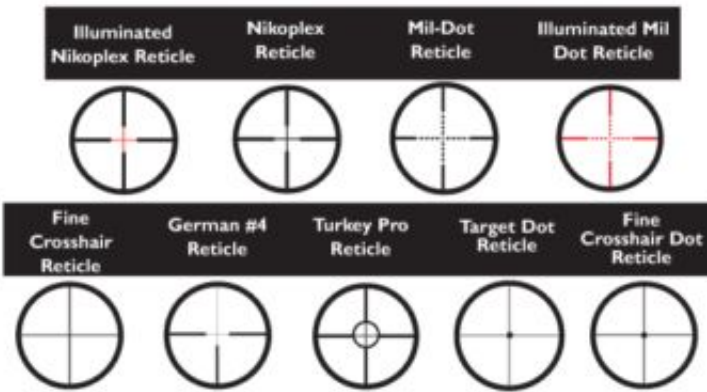

Rifle Scope Reticle List

AO = Adjustable Objective; EER = Extended Eye Relief; EFR = Extended Focus Range; III = Illuminated; PA = Parallax Adjustment

BSA Reticles

AO = Adjustable Objective; EER = Extended Eye Relief; EFR = Extended Focus Range; III = Illuminated; LRS = Lighted Reticle Scope; LER = Long Eye Relief; SF = Side Focus

Burriss Reticles

AO = Adjustable Objective; EER = Extended Eye Relief; EFR = Extended Focus Range; III = Illuminated

Bushnell Reticles

SF = Side Focus

Kahles Reticles

AO = Adjustable Objective; EER = Extended Eye Relief; EFR = Extended Focus Range; FF = Front Focus; IER = Intermediate Eye Relief; III = Illuminated; SF = Side Focus; BDC = Bullet Drop Compensator

Leupold Reticles

Millett

AO = Adjustable Objective; III = Illuminated; SF = Side Focus

AO = Adjustable Objective; III = Illuminated; SF = Side Focus

Nikon Reticles

Sightron Reticles

AO = Adjustable Objective; SF = Side Focus

AO = Adjustable Objective; III = Illuminated; SF = Side Focus

Simmons Reticles

AO = Adjustable Objective; III = Illuminated

Swarovski Reticles

Tasco Reticles

Thompson Center Reticles

AO = Adjustable Objective