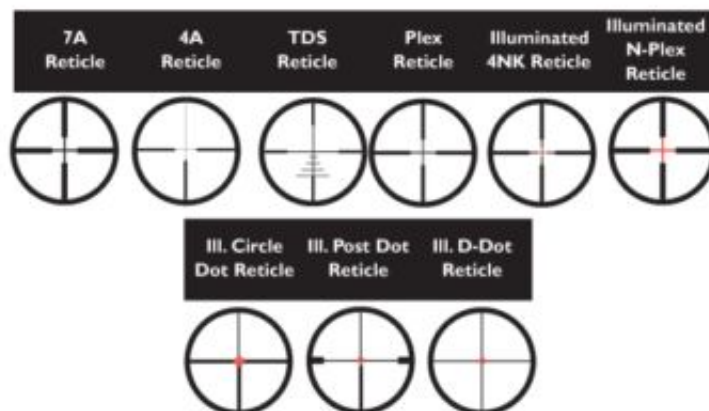

Rifle Scope Reticle List

AO = Adjustable Objective; EER = Extended Eye Relief; EFR = Extended Focus Range; III = Illuminated; PA = Parallax Adjustment

BSA Reticles

AO = Adjustable Objective; EER = Extended Eye Relief; EFR = Extended Focus Range; III = Illuminated; LRS = Lighted Reticle Scope; LER = Long Eye Relief; SF = Side Focus

Burriss Reticles

AO = Adjustable Objective; EER = Extended Eye Relief; EFR = Extended Focus Range; III = Illuminated

Bushnell Reticles

SF = Side Focus

Kahles Reticles

AO = Adjustable Objective; EER = Extended Eye Relief; EFR = Extended Focus Range; FF = Front Focus; IER = Intermediate Eye Relief; III = Illuminated; SF = Side Focus; BDC = Bullet Drop Compensator

Leupold Reticles

Millett

AO = Adjustable Objective; III = Illuminated; SF = Side Focus

AO = Adjustable Objective; III = Illuminated; SF = Side Focus

Nikon Reticles

Sightron Reticles

AO = Adjustable Objective; SF = Side Focus

AO = Adjustable Objective; III = Illuminated; SF = Side Focus

Simmons Reticles

AO = Adjustable Objective; III = Illuminated

Swarovski Reticles

Tasco Reticles

Thompson Center Reticles

AO = Adjustable Objective