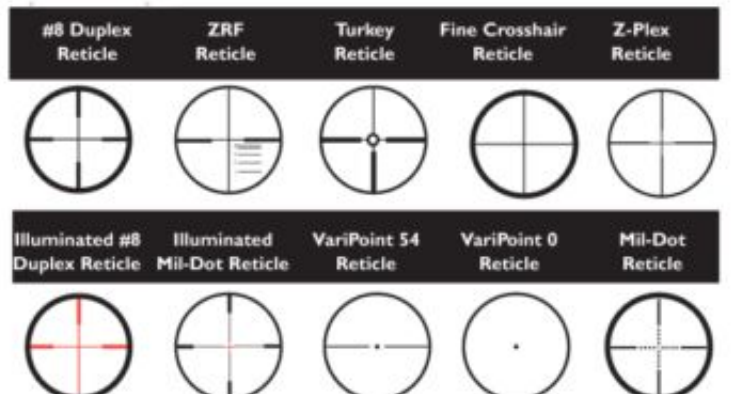

Leupold Reticles

Millett

AO = Adjustable Objective; III = Illuminated; SF = Side Focus

AO = Adjustable Objective; III = Illuminated; SF = Side Focus

Nikon Reticles

Sightron Reticles

AO = Adjustable Objective; SF = Side Focus

AO = Adjustable Objective; III = Illuminated; SF = Side Focus

Simmons Reticles

AO = Adjustable Objective; III = Illuminated

Swarovski Reticles

Tasco Reticles

Thompson Center Reticles

AO = Adjustable Objective

Weaver Reticles

III = Illuminated; SF = Side Focus

Zeiss Reticles

Red Dot Reticles

Red Dot Sights Reticles