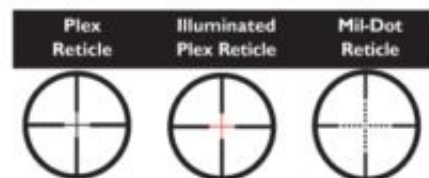

Rifle Scope Reticle List

AO = Adjustable Objective; EER = Extended Eye Relief; EFR = Extended Focus Range; III = Illuminated; PA = Parallax Adjustment

BSA Reticles

AO = Adjustable Objective; EER = Extended Eye Relief; EFR = Extended Focus Range; III = Illuminated; LRS = Lighted Reticle Scope; LER = Long Eye Relief; SF = Side Focus

Burriss Reticles

AO = Adjustable Objective; EER = Extended Eye Relief; EFR = Extended Focus Range; III = Illuminated

Bushnell Reticles

SF = Side Focus

Kahles Reticles

AO = Adjustable Objective; EER = Extended Eye Relief; EFR = Extended Focus Range; FF = Front Focus; IER = Intermediate Eye Relief; III = Illuminated; SF = Side Focus; BDC = Bullet Drop Compensator

Leupold Reticles

Millett

AO = Adjustable Objective; III = Illuminated; SF = Side Focus

AO = Adjustable Objective; III = Illuminated; SF = Side Focus

Nikon Reticles

Sightron Reticles

AO = Adjustable Objective; SF = Side Focus

AO = Adjustable Objective; III = Illuminated; SF = Side Focus

Simmons Reticles

AO = Adjustable Objective; III = Illuminated

Swarovski Reticles

Tasco Reticles

Thompson Center Reticles

AO = Adjustable Objective